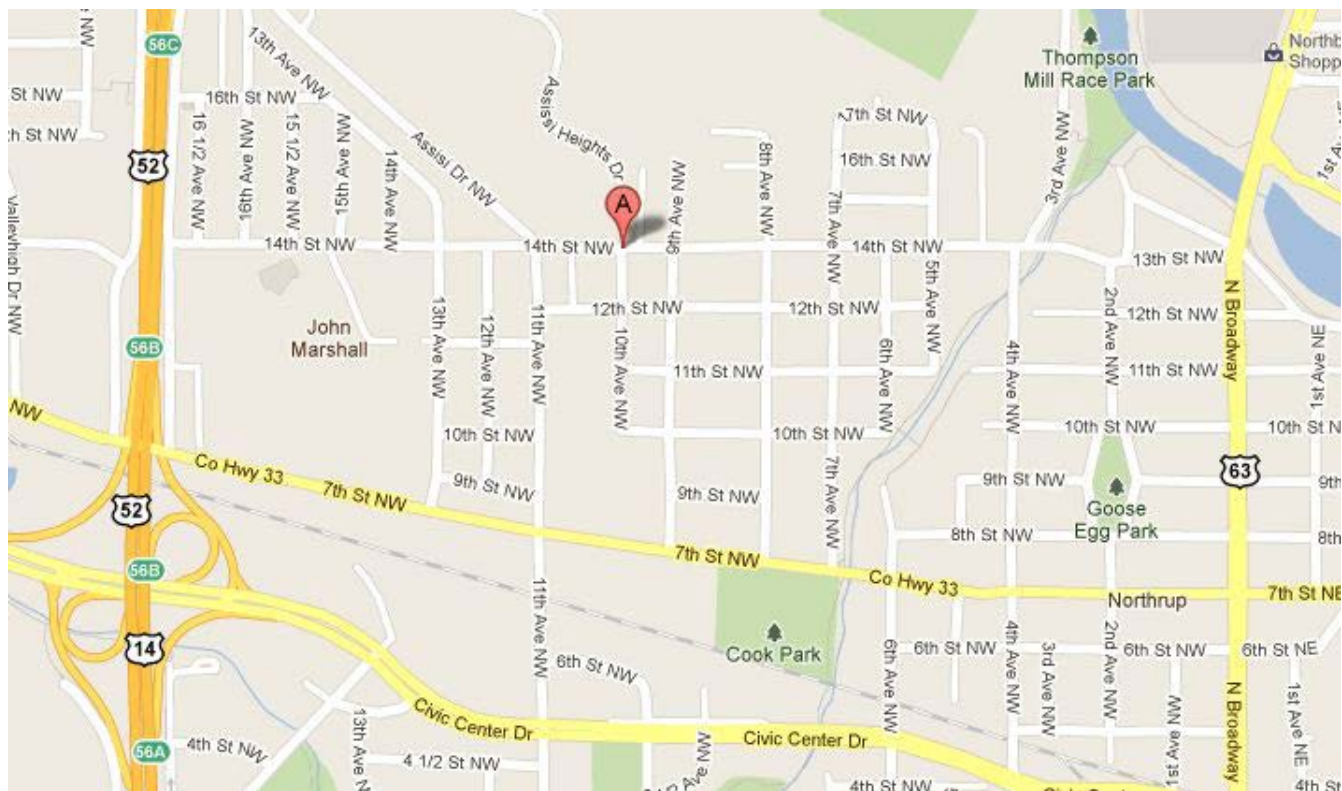

Mayo Conference Center at Assisi Heights

1001 14th Street NW
Rochester, MN

Assisi Heights is home of the Sisters of St. Francis.

Use designated parking lots when attending meetings at Mayo Conference Center at Assisi Heights

Directions

From the South

US-52 N toward Rochester

Merge onto CIVIC CENTER DR NW via EXIT 56A toward MAYO CLINIC

Turn LEFT onto 11TH AVE NW

Turn RIGHT onto 14TH ST NW

Assisi Heights' entrance is directly on your LEFT: 1001 14th St NW Rochester, MN 55901

From the North

US 52 S toward Rochester

Take the CIVIC CENTER DRIVE NW exit, EXIT 56A toward MAYO CLINIC

Turn LEFT onto 11TH AVE NW

Turn RIGHT onto 14TH ST NW

Assisi Heights' entrance is directly on your LEFT: 1001 14th St NW Rochester, MN 55901

A few hotel options located close to Hwy 52.

Country Inn & Suites By Carlson North

4323 Highway 52 N Rochester, MN 55901

Fairfield Inn & Suites (newest hotel, next to Olive Garden, closest to meeting location)