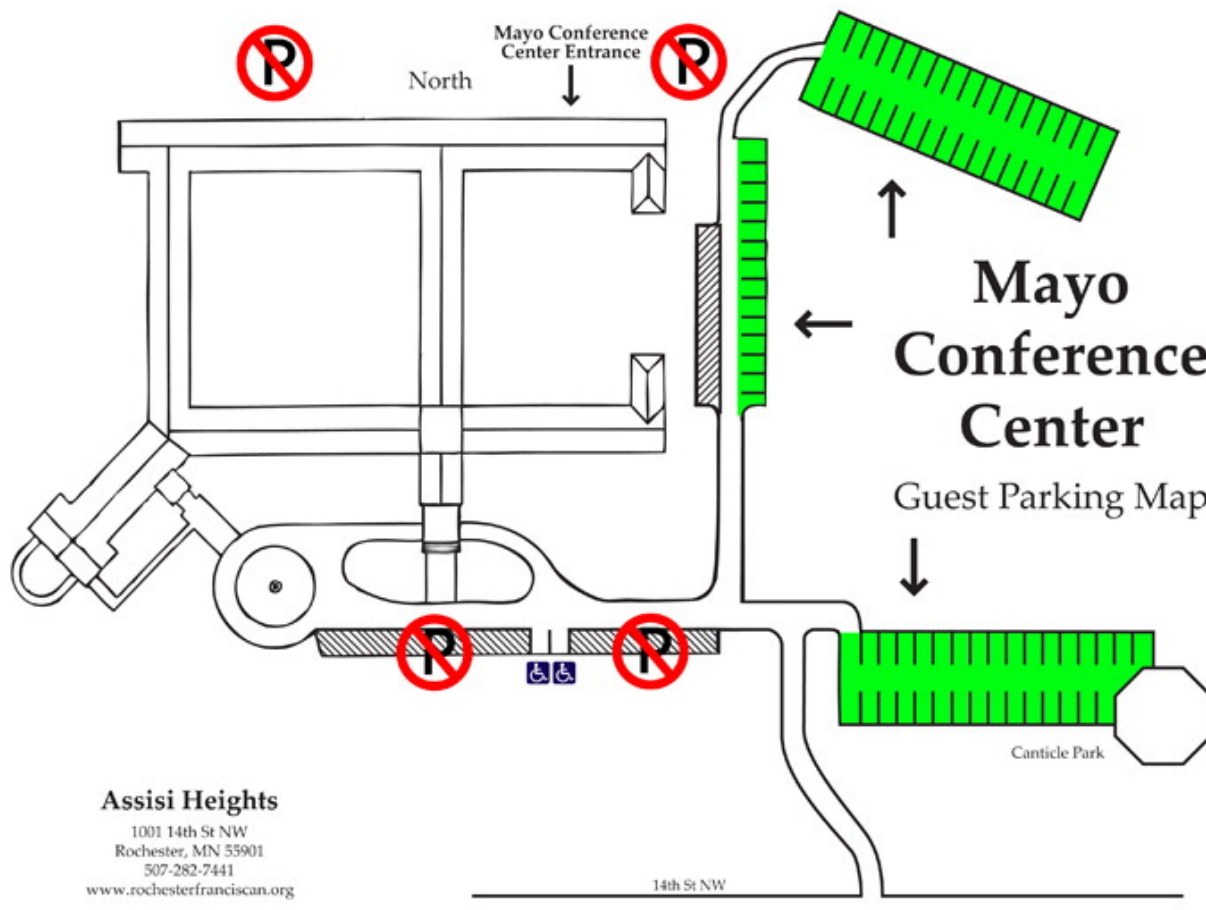

Mayo Conference Center at Assisi Heights

1001 14th Street NW
Rochester, MN

Assisi Heights is home of the Sisters of St. Francis.

Use designated parking lots when attending meetings at Mayo Conference Center at Assisi Heights

Parking is prohibited on the north and south sides of the complex. This parking is reserved for Assisi Heights employees and tenants. Those attending meetings at the Mayo Conference Center should park in guest parking lots to the east and southeast of the complex. These lots are shaded green on the map below:

Directions

From the South

US-52 N toward Rochester

Merge onto CIVIC CENTER DR NW via EXIT 56A toward MAYO CLINIC

Turn LEFT onto 11TH AVE NW

Turn RIGHT onto 14TH ST NW

Assisi Heights' entrance is directly on your LEFT: 1001 14th St NW Rochester, MN 55901